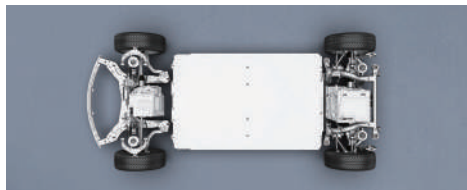

BYD

Pilatus

PEM
Pilatus Electric Mobility

BYD SEAL

Superior Control

iTAC (Intelligence Torque Adaption Control)

High-end Suspension

Double Wishbone + Five-Link

Upgraded e-Platform 3.0

Blade Battery CTB (cell-to-body)
Integrating Technology

Intelligent Technology

Head Up Display (W-HUD)

650km(NEDC)

Driving Range 650 km (NEDC)

0.219 Cd

Ultra-low Drag Coefficient 0.219 Cd