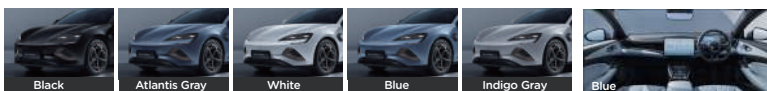

Notice

EXTERIOR COLOR OPTIONS